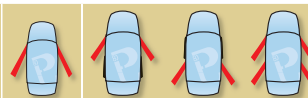

* Funne doppia guidata - Double rail cable system

● Meccanismo intercambiabile con originale - Mechanism interchangeable with original

All prices are VAT not included

KIT

CODICE CODE	MODELLO MODEL	PERIODO MODEL YEAR	2 PORTE 2 DOORS	4 PORTE / 4 DOORS			NR. PULSANTI / N. SWITCHES				PREZZO € PRICE €
				PORTE ANT. FRONT DOORS	PORTE POST. REAR DOORS	KIT 4 PORTE 4-DOOR KIT	ORIGINALI ORIGINAL	SIMILI ORIGIN. SIMILAR TO ORIGINAL	UNIVERSALI UNIVERSAL		