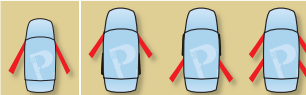

* Funne doppia guidata - Double rail cable system

● Meccanismo intercambiabile con originale - Mechanism interchangeable with original

All prices are VAT not included

KIT

CODICE CODE	MODELLO MODEL	PERIODO MODEL YEAR	2 PORTE 2 DOORS	4 PORTE / 4 DOORS			NR. PULSANTI / N. SWITCHES			PREZZO € PRICE €
				PORTE ANT. FRONT DOORS	PORTE POST. REAR DOORS	KIT 4 PORTE 4-DOOR KIT	ORIGINALI ORIGINAL	SIMILI ORIGIN. SIMILAR TO ORIGINAL	UNIVERSALI UNIVERSAL	